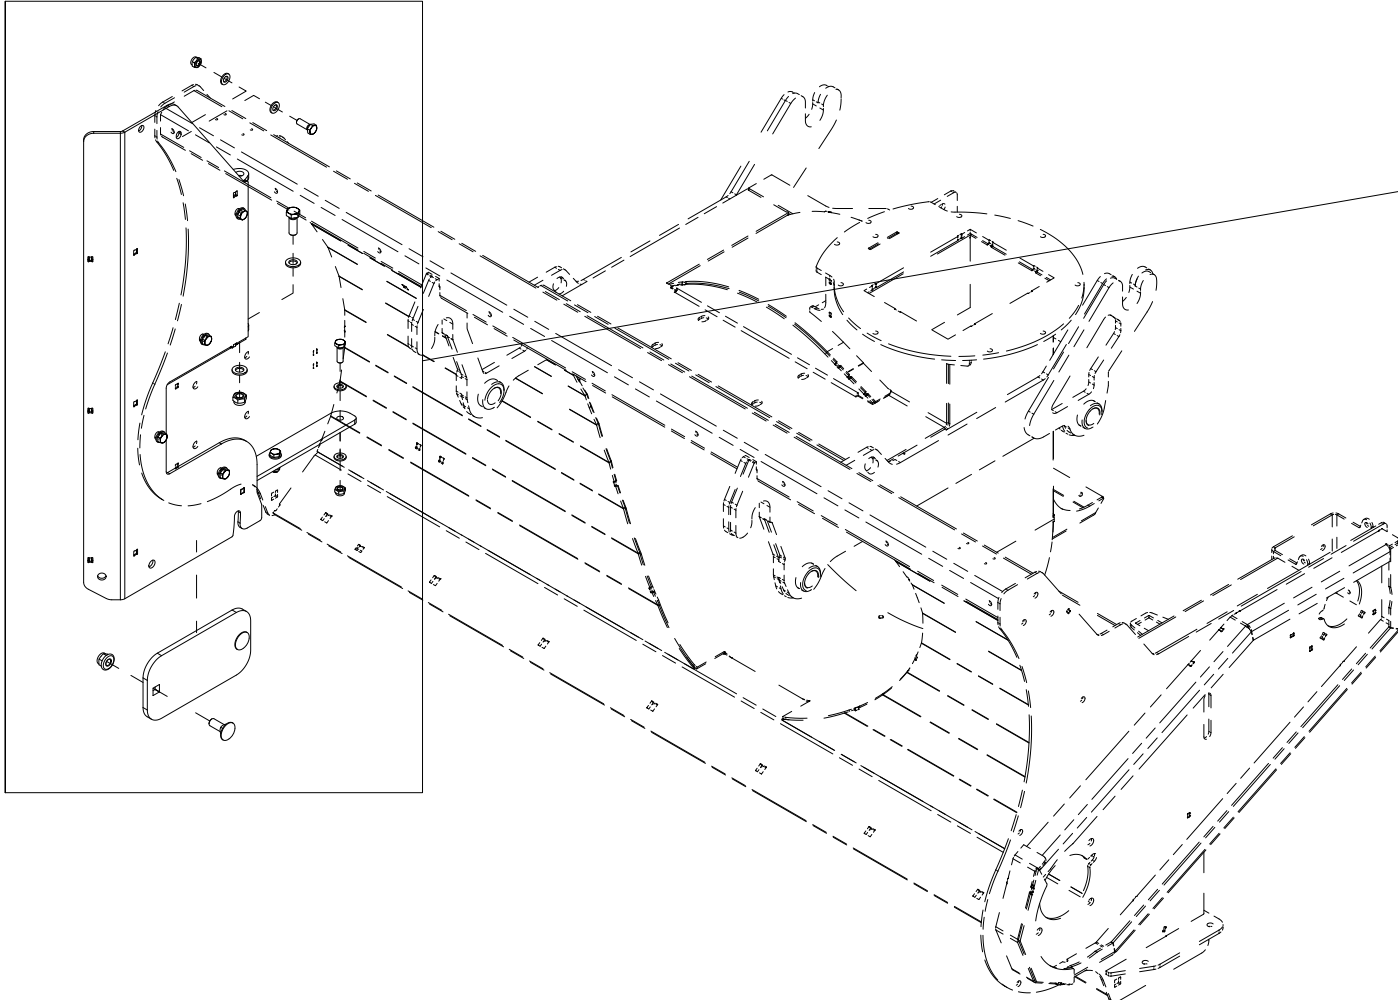

012 Right side wall TFP250

Pos	Qty	Article no	Designation
1	8	2483611	Locking nut M12 EIZn DIN 985
2	16	2531069	Washer M12 EIZn DIN 125
3	6	2422350	Hexagon screw M12x35 EIZn 8.8 DIN 933
4	1	25311005	Right side wall TF250
5	2	2531078	Washer M16 EIZn DIN 125
6	1	2483613	Locking nut M16 EIZn DIN 985
7	1	2422491	Hexagon screw M16x45 EIZn 8.8 DIN 933
8	1	25201096	Wear steel 12x152x290
9	2	2344491	Locking screw M16x45 EIZn 8.8 DIN 603
10	2	2489175	Locking nut with flange M16 EIZn DIN 6926
11	2	2422352	Hexagon screw M12x40 EIZn 8.8 DIN 933